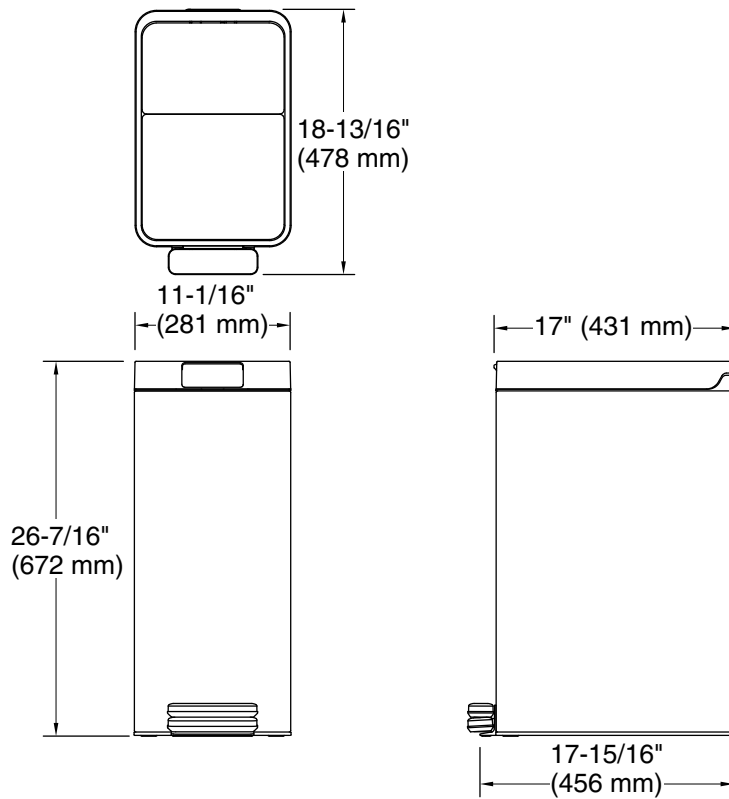

13-gallon (49 L) stainless steel bifold step trash can
K-23826

Technical Information

All product dimensions are nominal.

Material: Stainless Steel, Plastic