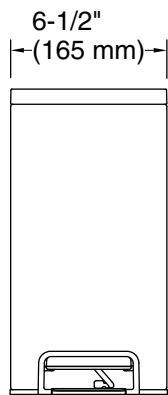

Technical Information

All product dimensions are nominal.

Material: Stainless Steel