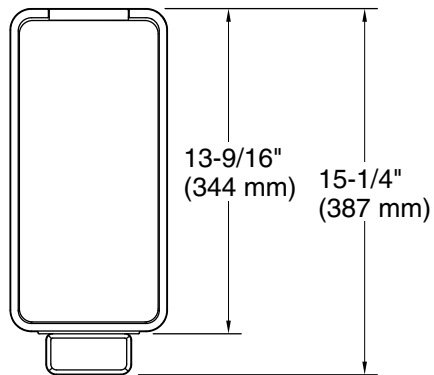

Technical Information

All product dimensions are nominal.

Material: Stainless Steel