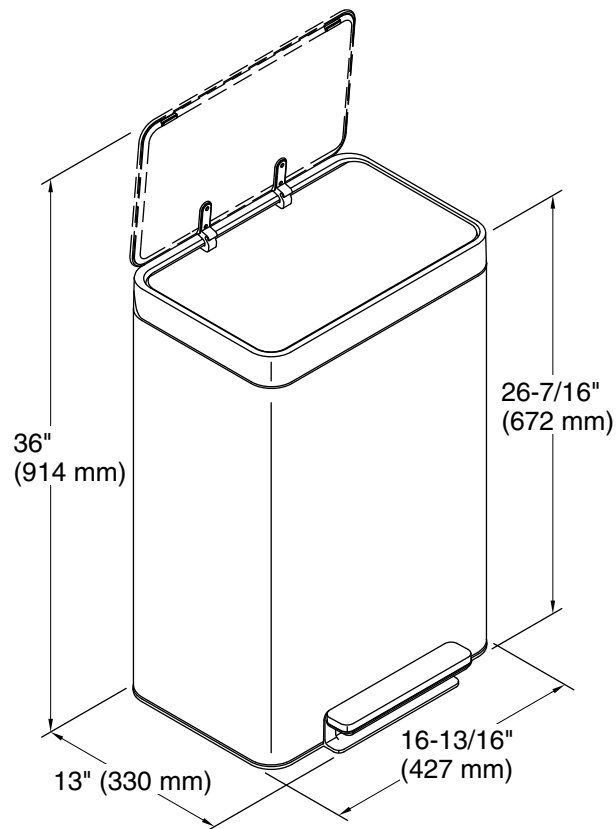

Features

- Dual 5.5-gal. compartments for separating trash and recyclables
- Fits 13-gal. trash bags
- Fingerprint-resistant finish stays clean longer
- Hands-free operation with durable metal foot pedal
- Raised liners and locking rim for easy bag changes
- Quiet-Close™ lid closes gently and silently
- Space-saving profile fits snugly against wall or cabinets
- Hinge design protects wall from scuffs
- Removable plastic liners are easy to clean
- Cleans easily with a microfiber cloth. No need for chemicals or abrasives

Technical Information

All product dimensions are nominal.

Material: Stainless Steel