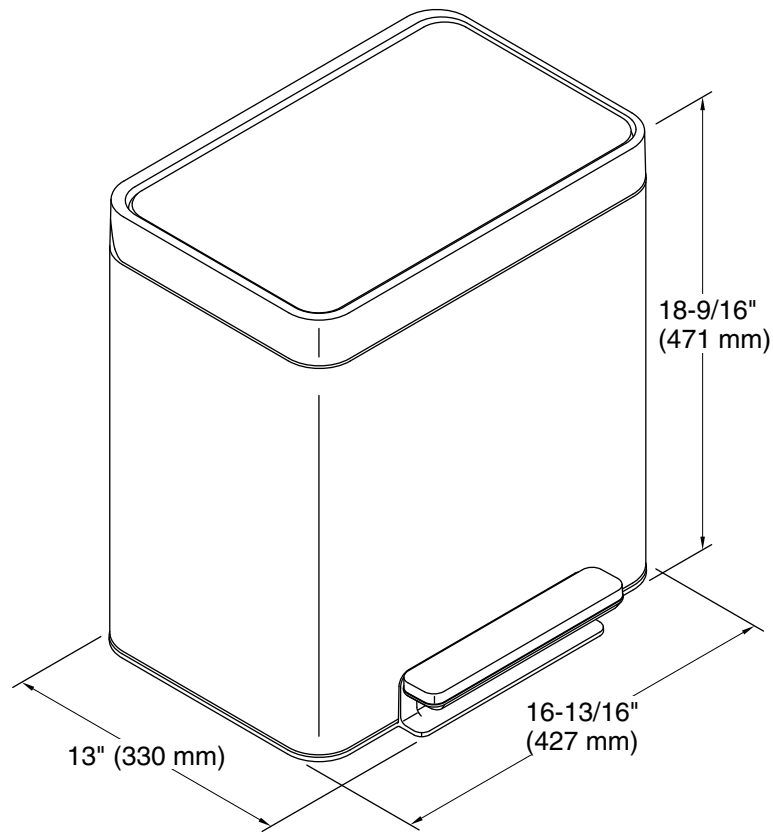

Technical Information

All product dimensions are nominal.

Material: Stainless Steel