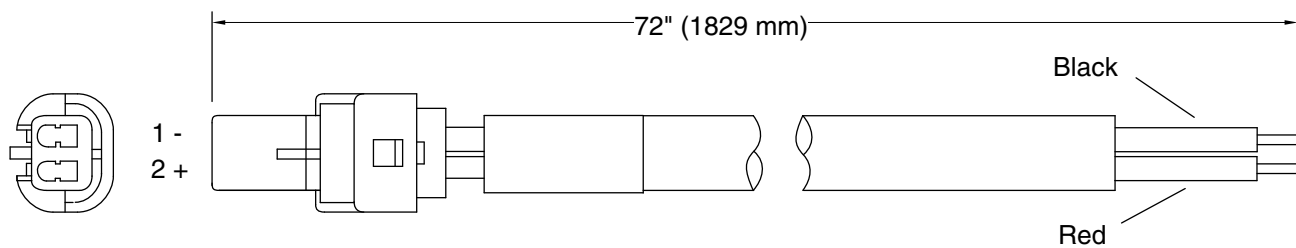

Technical Information

All product dimensions are nominal.

Material: Plastic, Metal

Notes

Install this product according to the installation instructions.