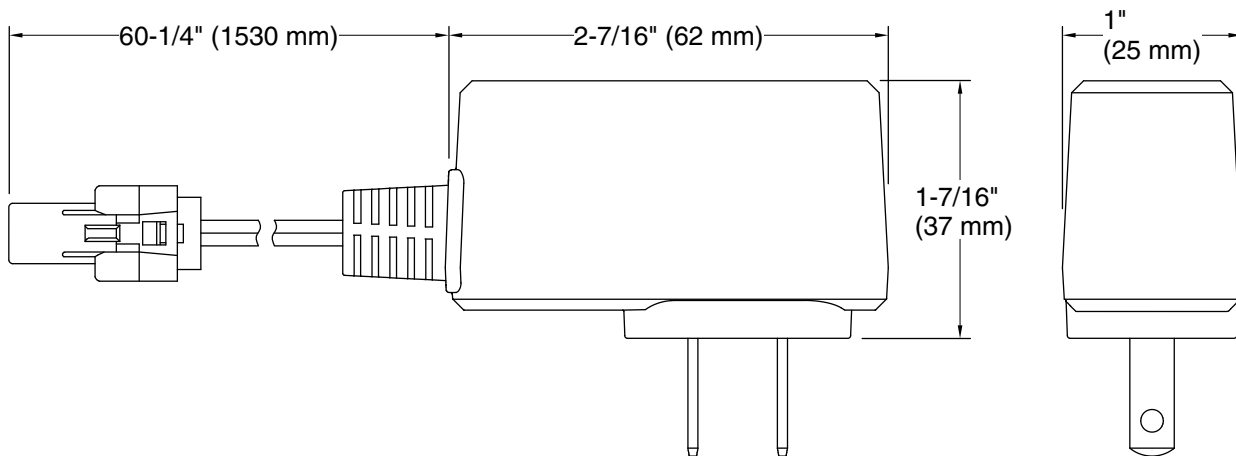

Installation

- 60" (1524 mm) power cord for easy 120-volt installation

Codes/Standards

UL 1310
cUL Listed
UL Listed

KOHLER® One-Year Limited Warranty

See website for detailed warranty information.

Required Electrical Service

One circuit required.

120/240 V, 0.3 A, 50/60 Hz

Technical Information

All product dimensions are nominal.

Material: Plastic

Notes

Install this product according to the installation instructions.