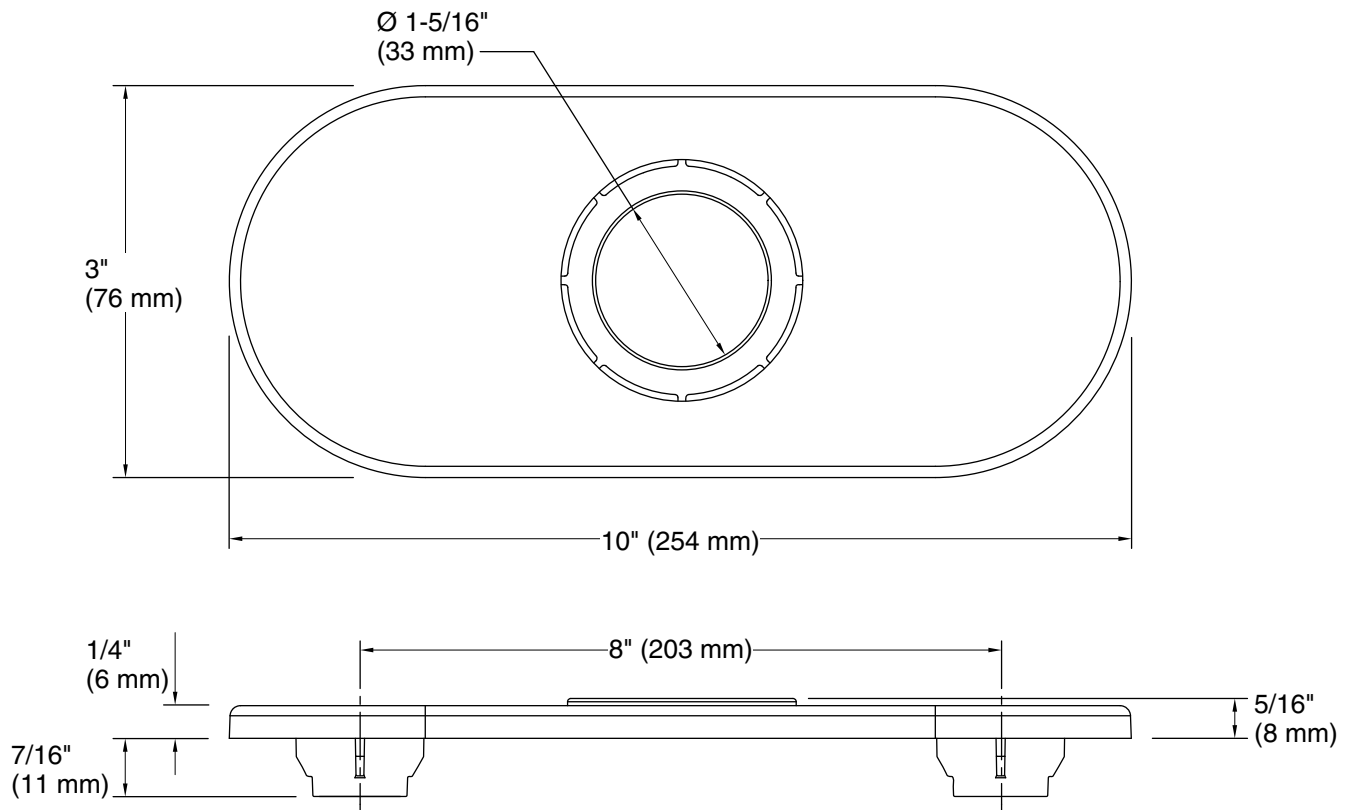

Technical Information

All product dimensions are nominal.

Material: Brass

Notes

Install this product according to the installation instructions.