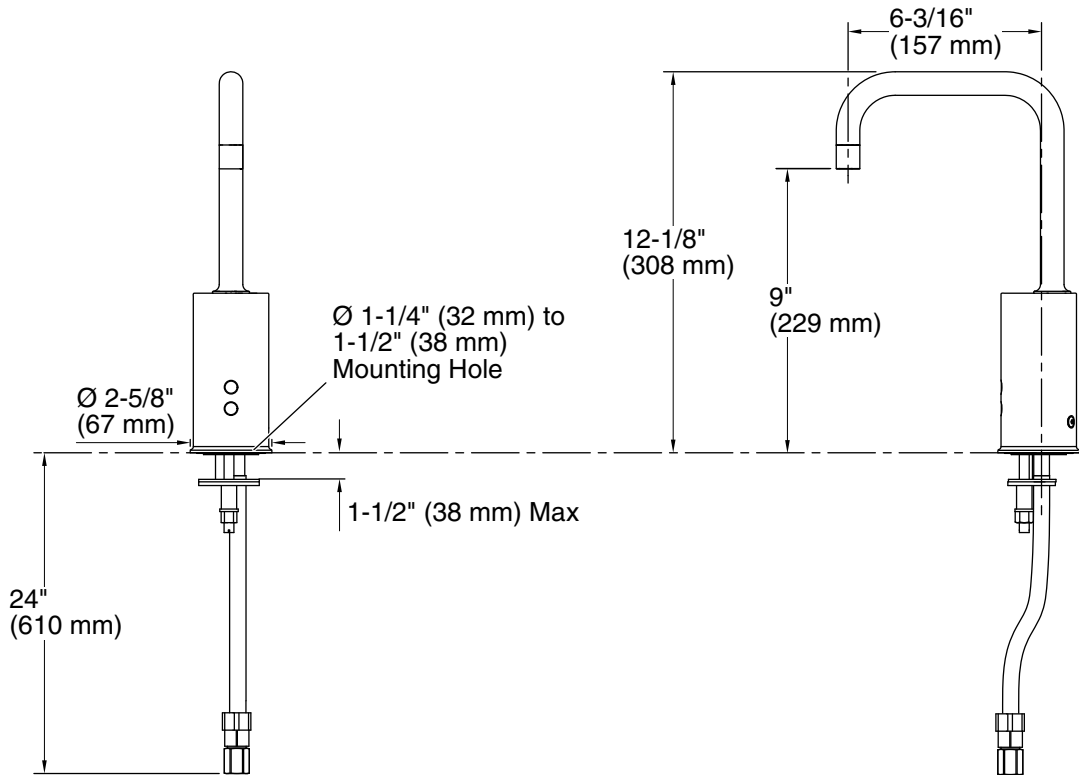

Technical Information

All product dimensions are nominal.

Power source: Battery - DC, included

Faucet flow rate: 0.5 gal/min (1.9 l/min)

Spout:

Spout reach: $6\text{-}3/16\text{''}$ (157 mm)

Notes

Install this product according to the installation guide.

A $1\text{-}1/4\text{''}$ (32 mm) minimum to $1\text{-}1/2\text{''}$ (38 mm) maximum diameter mounting hole is required.

The minimum distance between the back of the faucet spout and the wall must be $1\text{-}3/4\text{''}$ (44 mm). This will allow proper clearance for setscrew access.

The maximum distance between the bathroom sink basin edge to the base of the faucet spout must be $1\text{-}3/4\text{''}$ (44 mm).

The maximum height of the lip basin should be $3/4\text{''}$ (19 mm).

Product includes rosebud spray aerator. Other aerator styles are available.

ADA, OBC, CSA B651 compliant when installed to the specific requirements of these regulations.