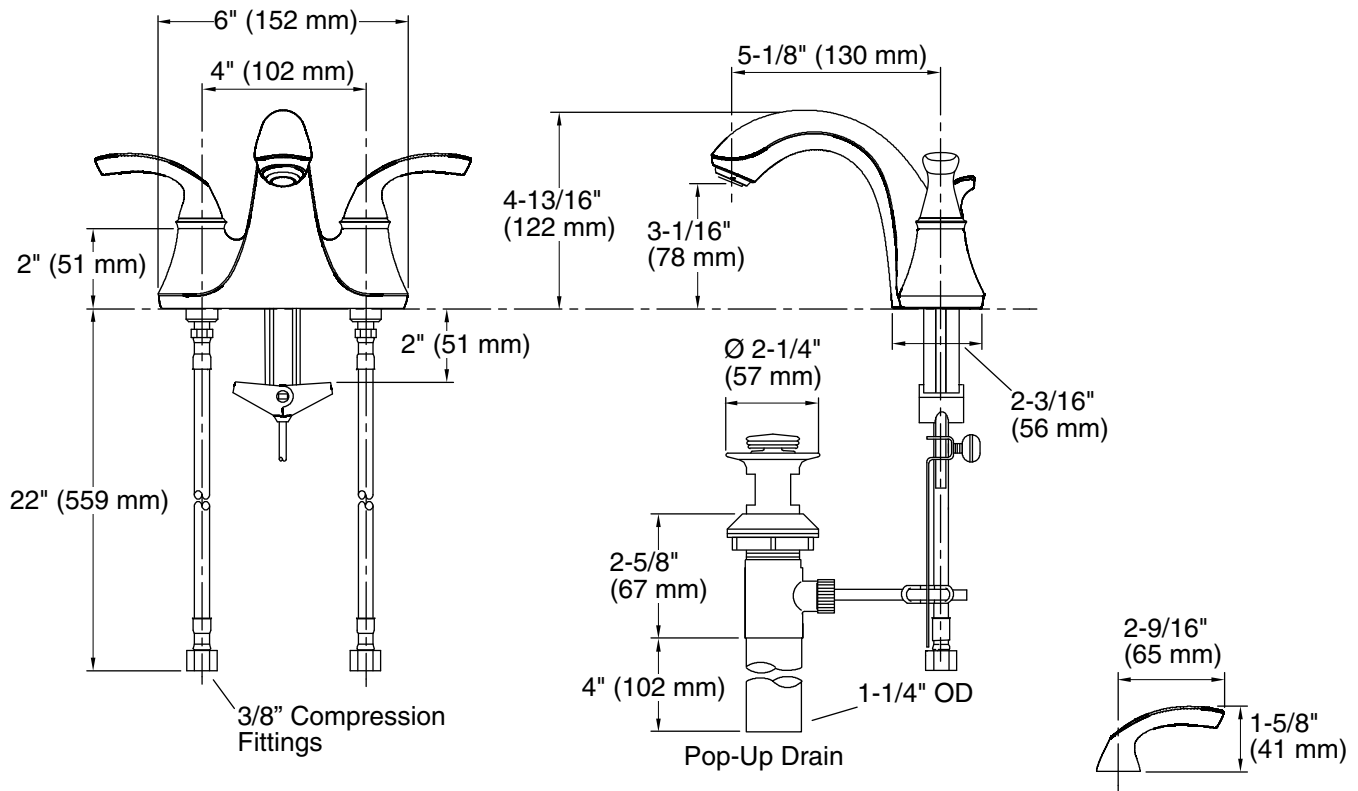

Features

- 5-1/8" (130 mm) spout reach
- 1.2 gpm (4.5 lpm) maximum flow rate at 60 psi (4.14 bar)
- KOHLER® ceramic disc valves exceed industry longevity standards for a lifetime of durable performance
- Two sculpted lever handle centerset bathroom sink faucet for 4" centers
- Includes metal pop-up drain with 1-1/4" (32 mm) tailpiece
- Reversible quarter-turn washerless ceramic disc valves
- Coordinates with Forté® faucets, accessories, and showering components to complete your bathroom
- Low-flow aerator option available

Material

- Premium metal construction for durability and reliability
- KOHLER finishes resist corrosion and tarnishing

Installation

- Deck-mount
- For 4" (102 mm) centers
- Integrated supply lines with 3/8" compression connection

See website for detailed warranty information.

Technical Information

All product dimensions are nominal.

Faucet flow rate: 1.2 gal/min (4.5 l/min)

Drain included: Yes

Spout:

Spout reach: 5-1/8" (130 mm)

Notes