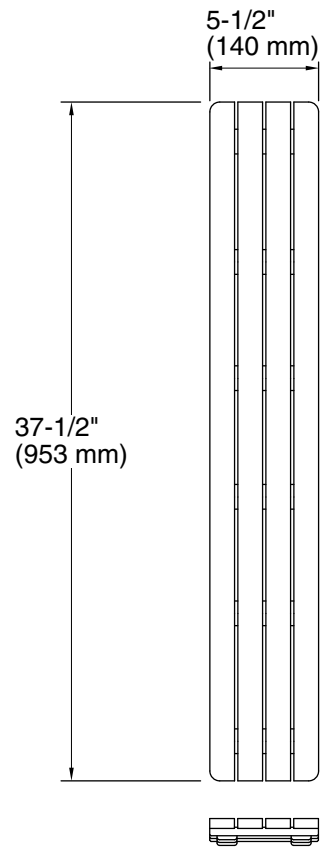

Groove®
Drain Cover
K-9335

Features

- High-grade teak wood
- For use with the K-9997 Groove acrylic shower base

Codes/Standards

None Applicable

KOHLER® One-Year Limited Warranty

See website for detailed warranty information.

Technical Information

All product dimensions are nominal.

Material: Wood

Notes

Install this product according to the installation instructions.