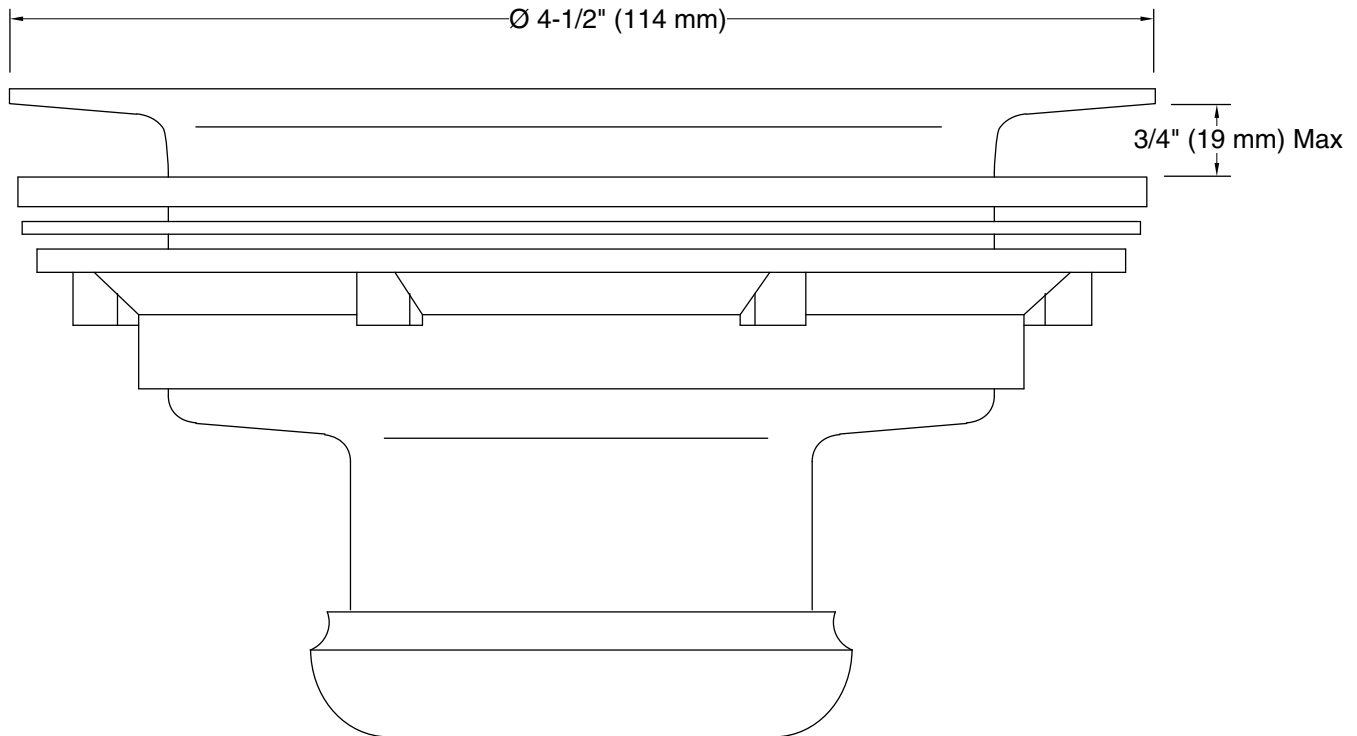

Features

- For sink installations with 3-1/2" (89 mm) or 4" (102 mm) outlet
- Removable stainless steel basket strainer
- 1-1/2" (38 mm) diameter connection
- Less tailpiece

Material

- Stainless steel construction

Recommended Products/Accessories

K-23726 Drain treatment

Codes/Standards

ASME A112.18.3

KOHLER® One-Year Limited Warranty

See website for detailed warranty information.

Available Colors/Finishes

Color tiles intended for reference only.

Color	Code	Description
	CP	Polished Chrome

Technical Information

All product dimensions are nominal.

Material: Brass, Stainless Steel

Notes

Install this product according to the installation instructions.