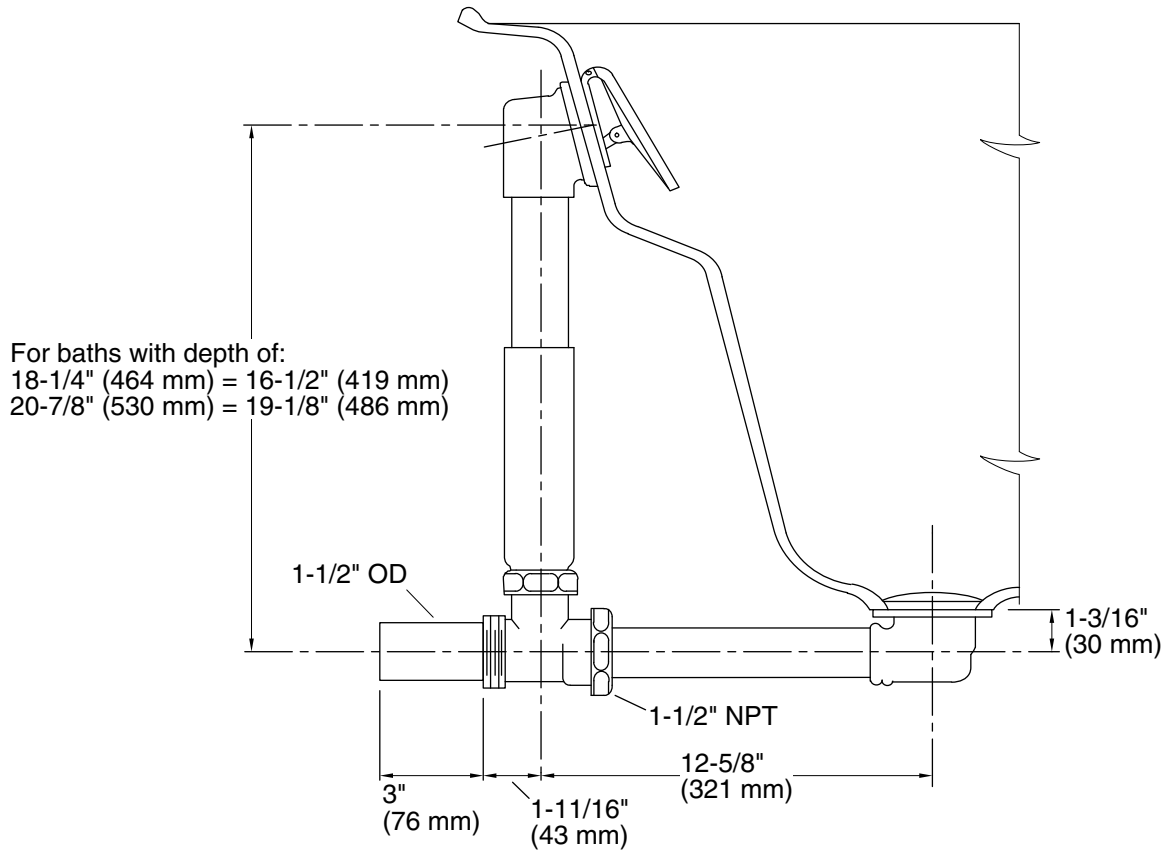

Technical Information

All product dimensions are nominal.

Material: Brass

Notes

Install this product according to the installation instructions.

ADA compliant when installed to the specific requirements of these regulations.