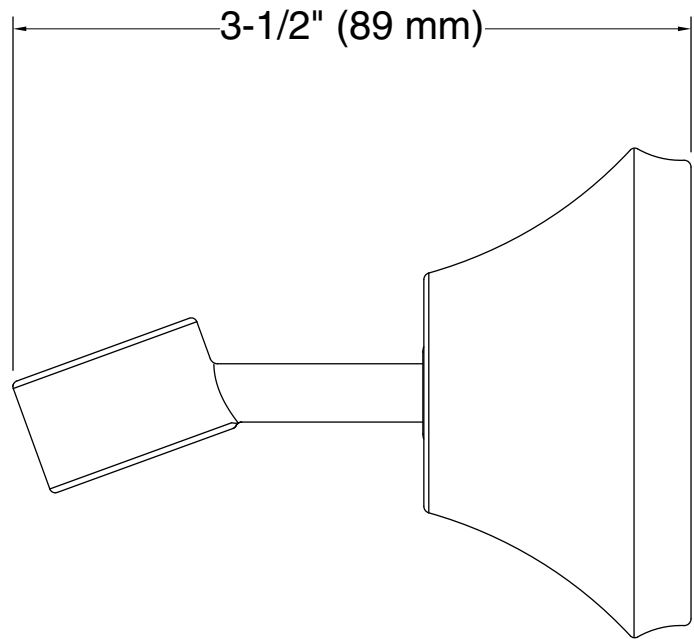

Technical Information

All product dimensions are nominal.

Material: Brass

Notes

Install this product according to the installation instructions.