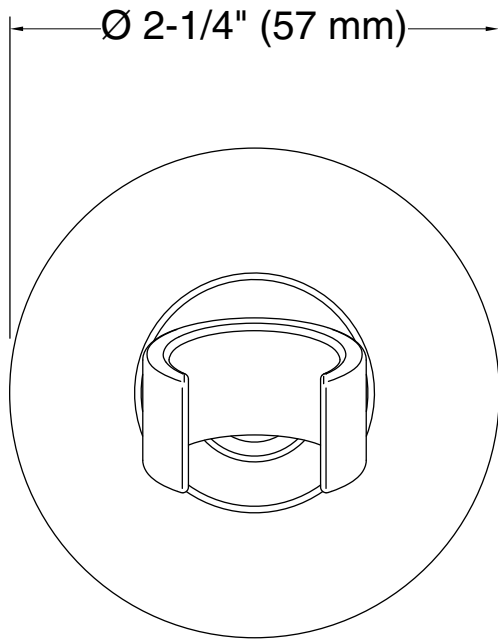

Technical Information

All product dimensions are nominal.

Material: Brass

Notes

Install this product according to the installation instructions.