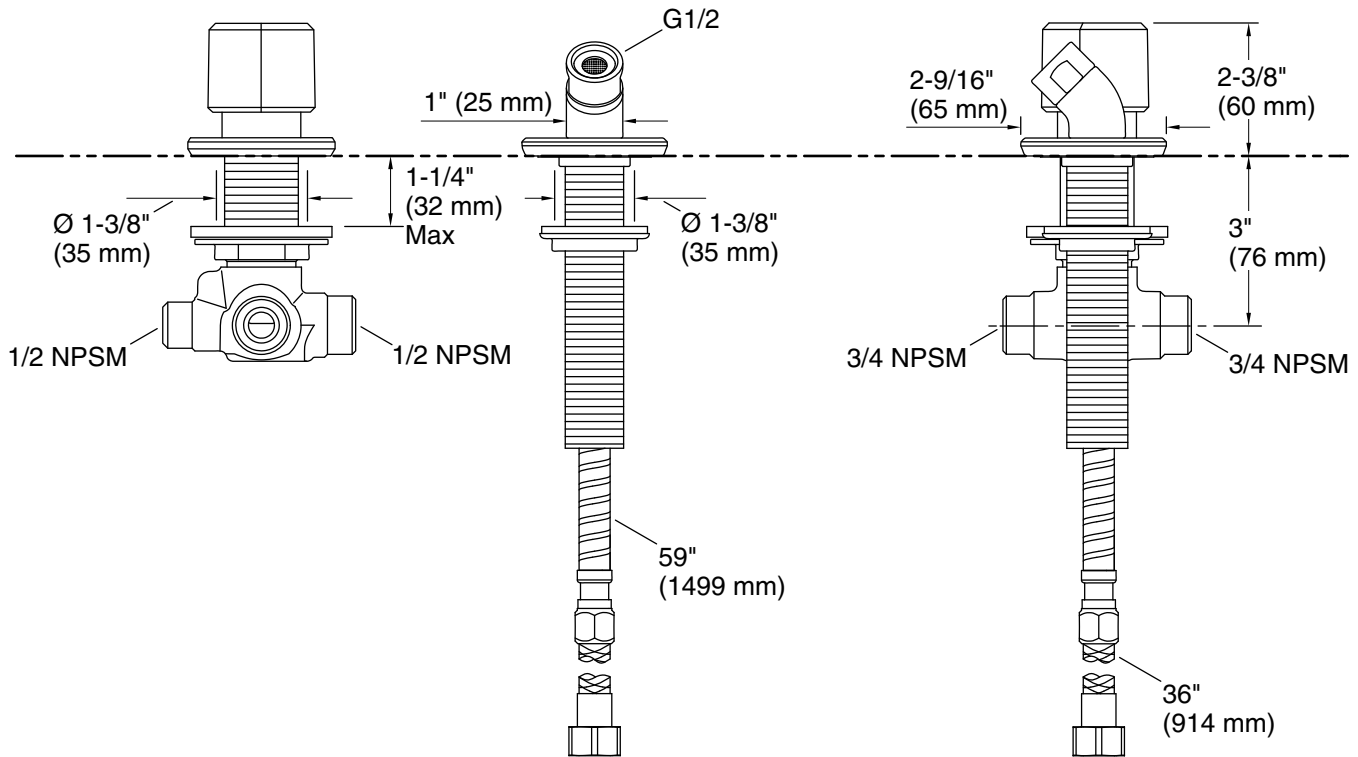

### Recommended Products/Accessories

- K-72421-G Four-function handshower, 1.75 gpm
- K-22165-G Four-function handshower, 1.75 gpm
- K-22166-G Four-function handshower, 1.75 gpm
- 79583 Roughing-in Kit for Deck-Mount Handshowers
- K-27060 18" towel bar
- K-27061 24" towel bar
- K-27062 24" double towel bar
- K-27063 Towel ring
- K-27064 Vertical toilet paper holder
- K-27065 Pivoting toilet paper holder
- K-27069 Robe hook
- K-27128 Toilet paper holder with tray
- K-21335-G Round two-function handshower, 1.75 gpm
- K-27017 Deck-mount bath spout with Straight design
- K-27016 Deck-mount bath spout with Cane design
- K-27018-4 Deck-mount bath faucet handles with Lever design

**Technical Information**

All product dimensions are nominal.

**Spout:**