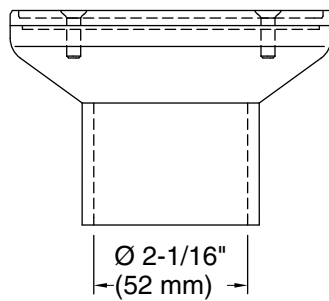

Technical Information

All product dimensions are nominal.

Material: Brass

Notes

Install this product according to the installation instructions.