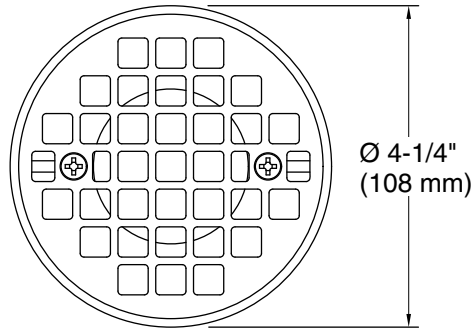

Technical Information

All product dimensions are nominal.

Material: Brass

Notes

Install this product according to the installation instructions.