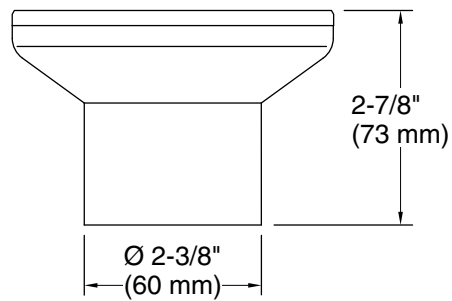

Technical Information

All product dimensions are nominal.

Material: Brass

Notes

Install this product according to the installation instructions.