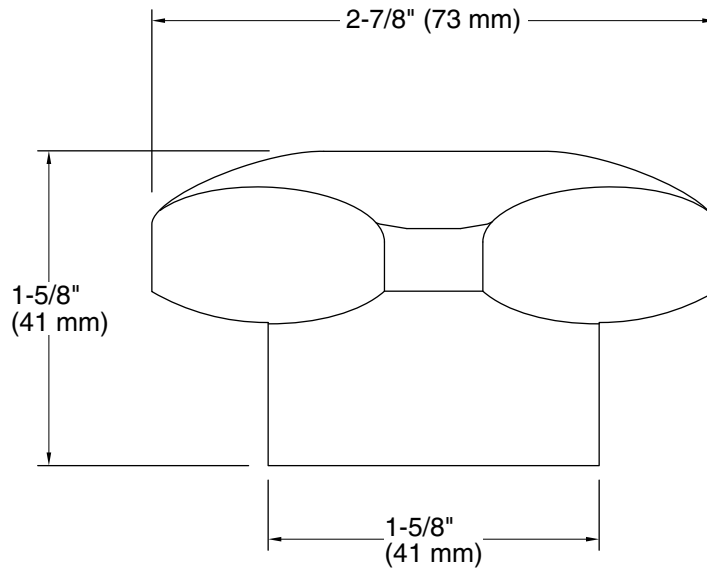

Features

- Polished Chrome standard handles
- Required to complete Triton widespread lavatory and Triton widespread kitchen sink faucet bases

Material

- Solid-brass construction for durability and reliability

Codes/Standards

ASME A112.18.1/CSA B125.1

KOHLER® Faucet Lifetime Limited Warranty

See website for detailed warranty information.

Technical Information

All product dimensions are nominal.

Spout:

Notes