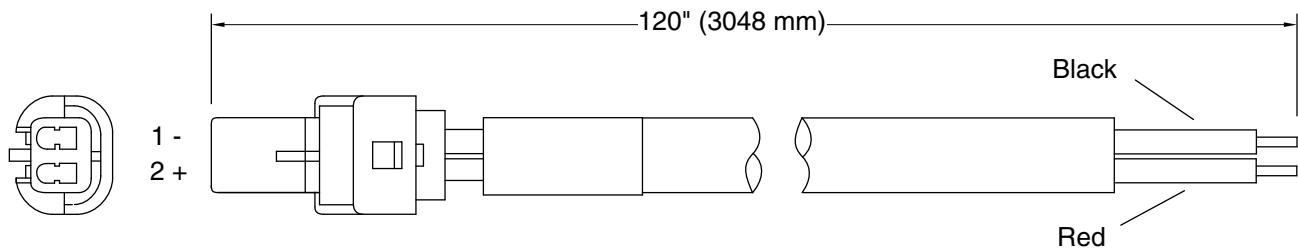

Technical Information

All product dimensions are nominal.

Material: Plastic, Metal

Notes

Install this product according to the installation instructions.