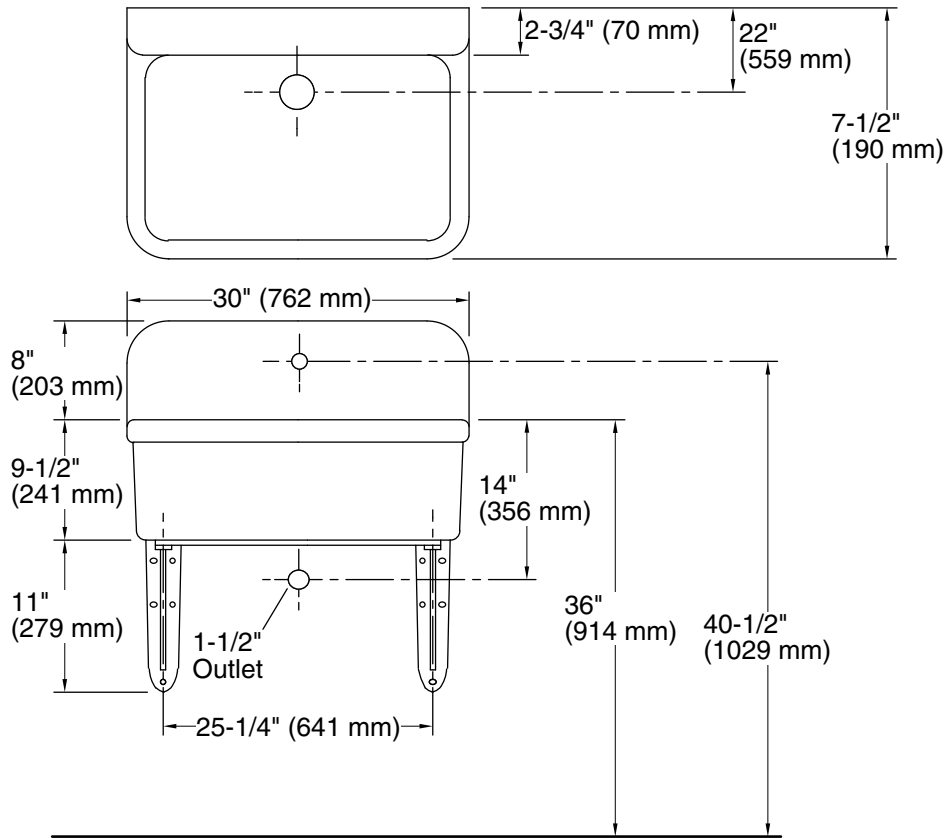

**Gilford™**

Bracket-mount scrub-up/plaster sink  
**K-12781**

**Features**

- Single center hole drilled back
- 30" x 22"

**Material**

- Vitreous china
- Premium material construction for durability and reliability

## Technical Information

All product dimensions are nominal.

Basin configuration:	Single Bowl
Bowl area (Only):	Length: 28" (711 mm) Width: 18" (457 mm) Water depth: 8-5/8" (219 mm)
With overflow:	No
Number of deck holes:	1
Faucet hole(s):	1-3/8" (35 mm)
Drain hole:	2-1/4" (57 mm)

## Notes

Install this product according to the installation instructions.

Product dimensions are nominal and may vary per ASME A112.19.2 tolerances.