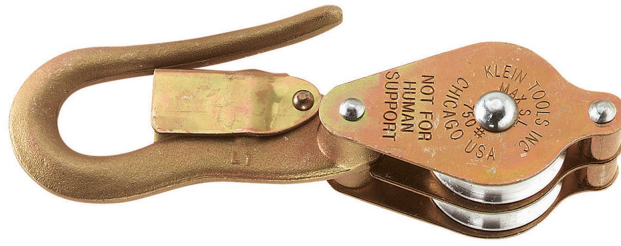

Block with Nose Extended Over Keeper

Block features an extended nose guard. Made of light galvanized steel and aluminum alloy to ensure a long tool life. Sheaves have bronze bushings.

Specifications

Type:	Block without Ropes and Hooks	Special Features:	Nose Extended Over Keeper
Overall Length:	5.625" (14.3 cm)	Overall Height:	5.625" (14.3 cm)
Overall Width:	1.35" (3.4 cm)	Material:	Light Galvanized Steel and Aluminum Alloy
Weight:	12.8 oz (363 g)		