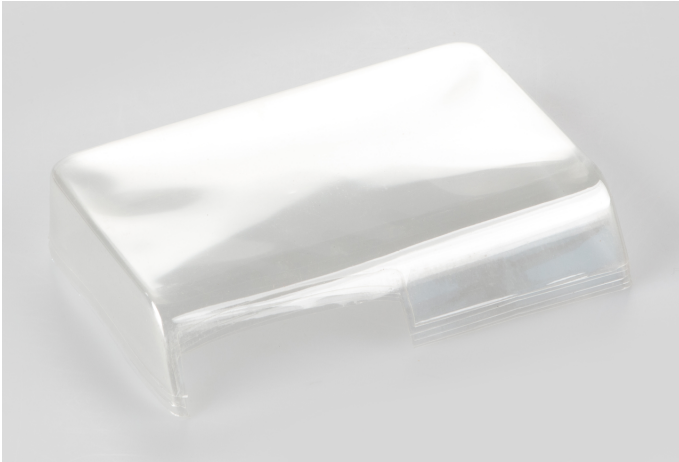

# KERN MPE-A0 1S05

Protective working cover, scope of delivery: 5 items

Category	
Brand	KERN
Product category	Balances
Product group	Protective working covers

Packing & Shipping	
Readability force [d] (N)	1 d
Shipping method	Parcel service
Dimensions packaging (W×D×H)	220×50×30 mm
Net weight approx.	0,10 kg
Gross weight approx.	0,20 kg
Shipping weight	0,2 kg