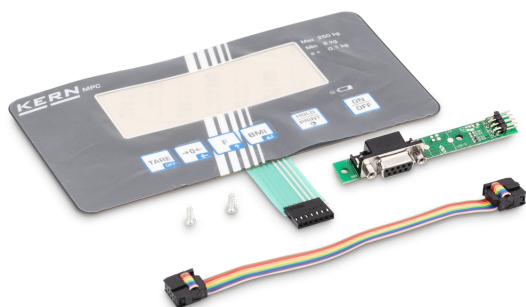

# KERN MPC-A01

RS-232 data interface, must be ordered at purchase

## Category

Brand	KERN
Product category	Balances
Product group	Cable

## Functions

Interfaces	RS-232 (optional, factory)
------------	----------------------------