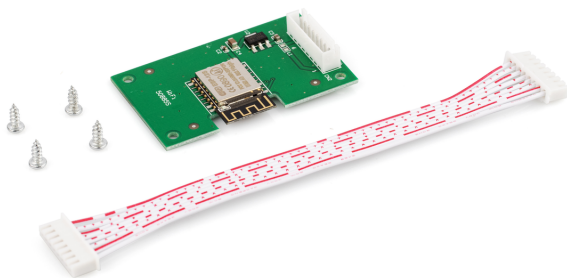

KERN KIB-A10

WiFi interface for wireless connection to networks and WiFi-enabled devices, such as tablets, laptops or Smartphones, must be ordered at time of purchase, not in conjunction with verification

Piktogramme

STANDARD

1 DAY

FACTORY

WLAN

Category

Brand	KERN
Product category	Balances
Product group	Interface Module

Measuring System

Linearity	±
-----------	---

Construction

Dimension (W×D×H)	10×10×10 mm
-------------------	-------------

Functions

Interfaces	WiFi (optional, factory)
IP protection - complete device	-

Environmental conditions