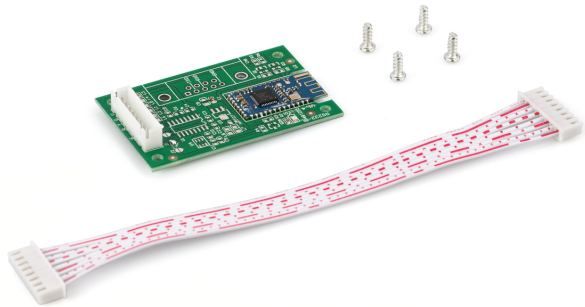

# KERN KIB-A04

# KERN

Bluetooth data interface for wireless data transfer to PC, must be ordered at purchase