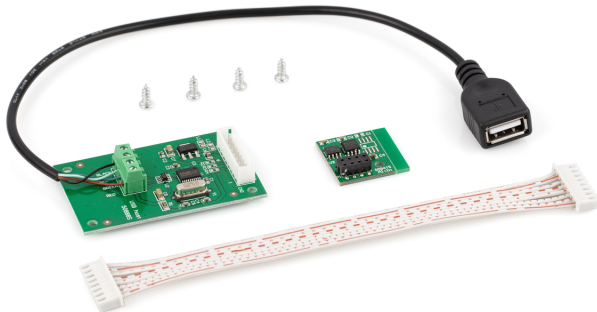

# KERN KIB-A01

Alibi memory, including USB interface for exporting weighing results to external data storage media, such as, for example, USB sticks, hard drives, etc.

## Piktogramme