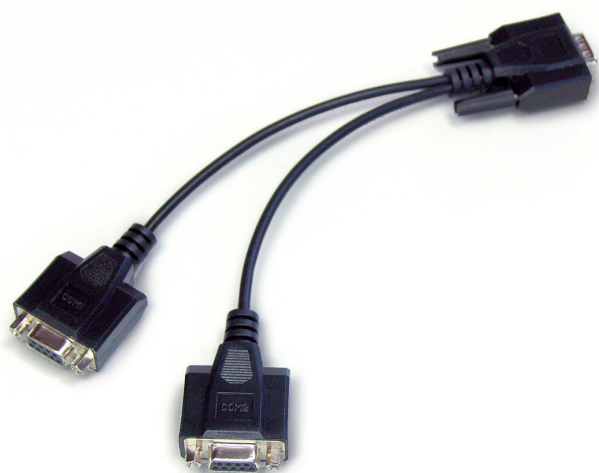

KERN CFS-A04

Y-cable for parallel connection of two terminal devices to the RS-232 interface on the scale, e.g. signal lamp and printer

Category

Brand	KERN
Product category	Balances
Product group	Cable

Construction

Dimension (W×D×H)	50×300×50 mm
Cable length	1,5 m

Packing & Shipping

Readability force [d] (N)	1 d
Shipping method	Parcel service
Dimensions packaging (W×D×H)	250×100×40 mm
Net weight approx.	0,15 kg
Gross weight approx.	0,15 kg
Shipping weight	0,2 kg