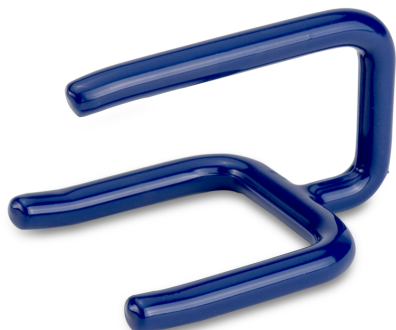

KERN 315-276

Weight grip, plastic coated

KERN

Category

Brand	KERN
Product category	Test weights accessories
Product group	Weight grip
Product family	315

Packing & Shipping

Delivery time	1 d
Dimensions packaging (WxDxH)	115×190×115 mm
Shipping method	Parcel service
Net weight approx.	0,40 kg
Gross weight approx.	0,50 kg
Shipping weight	0,5 kg