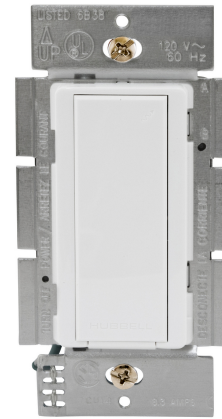

HUBBELL
Wiring Device-Kellems

**Switches and Lighting Control,
DecoratorSwitch, Wireless, Single Pole,
277V AC, White**

By Hubbell Wiring Device-Kellems
Catalog # [WLAS277W](#)

Switches and Lighting Control, DecoratorSwitch, Wireless, Single Pole, 277V AC, White

Features

- Wall Switches - for 277V AC Only

Specifications

EU RoHS Indicator Contact Manufacturer

Current

Voltage Rating Description 120/277V AC
Voltage Rating 120/277 VAC

General

Type Wireless - Ceiling Mount
Series Passive Infrared
UPC 783585256023
Style Accessories
Color White