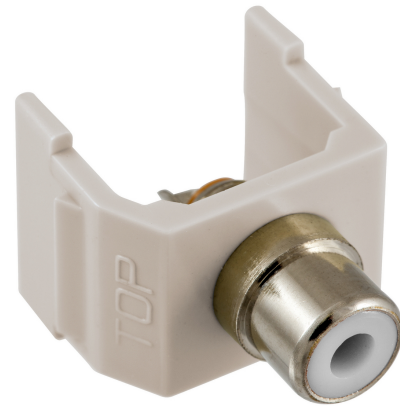

RCA Connector, Solder Termination, White Insulator, Office White Housing

By Hubbell Wiring Device-Kellems
Catalog # [SFRCWOW](#)

RCA Connector, Solder Termination, White Insulator, Office White Housing

Features

- RCA Connector
- Solder Termination
- White Insulator
- Office White Housing

General

Style
Type

White Insulator
RCA, Solder Terminal

Product Assets

[Catalog \[English\]](#)