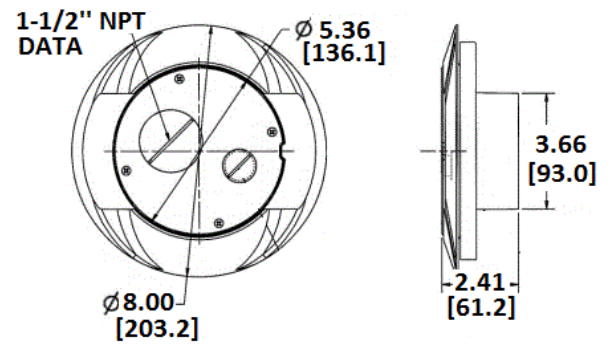

Standards

cULus Listed

Online Resources

eCatalog