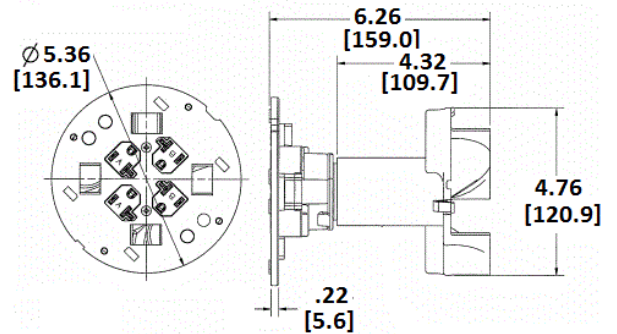

Standards

cULus Listed

Online Resources

eCatalog