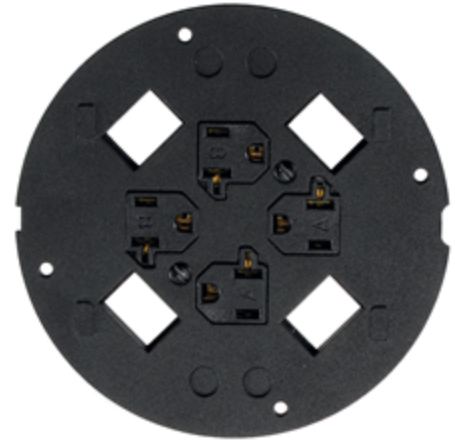

SystemOne Flush

Sub-Plate

HUBBELL

Features

- Black Powder Coated

Ordering Information

- Includes necessary mounting hardware

Catalog Number	UPC	Description
S1SP4X4	783585371146	Sub-plate with 4 pre-wired 20A receptacles (18 inch leads) and openings for 4 Keystone jacks