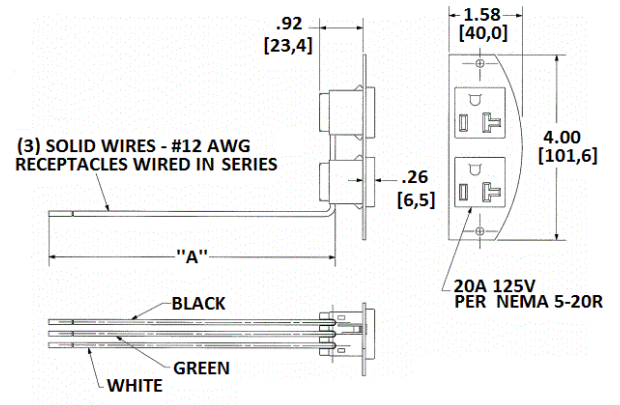

Standards

cULus Listed

Online Resources

eCatalog