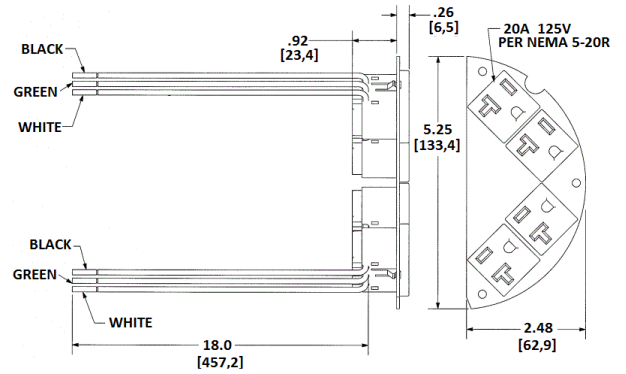

Fire-Rated Poke-Throughs
SystemOne Recessed
Sub-Plate

HUBBELL

Features

- 4 marked with I/O
- Used with automatic receptacle control systems
- White Powder Coated

Ordering Information

- Includes necessary mounting hardware

Catalog Number	UPC	Description
S1R6SPHC4	783585545547	Sub-plate for 6 inch FRPT 50% , right side, with four pre-wired 20A receptacle cubes

Standards

cULus Listed

Online Resources

eCatalog