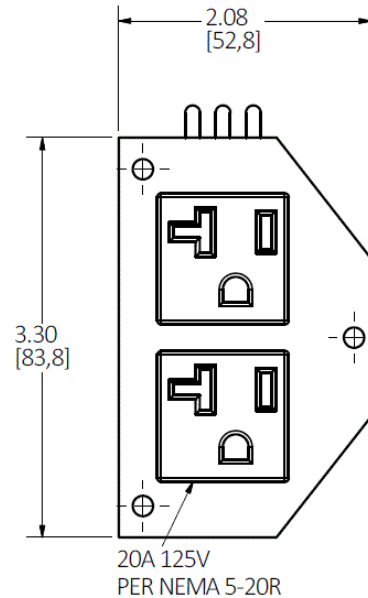

Fire-Rated Poke-Throughs
10" SystemOne Series
Perimeter Sub-Plate

HUBBELL

Features

- PreWired Duplex Receptacle with 24" Leads, Marked with Controlled
- Steel Construction
- White Powder Coat Paint
- Includes Necessary Mounting Hardware

Ordering Information

Description	UPC Number	Catalog Number
SystemOne, 10" Series, Sub Plate, 1/2 Perimeter, PreWired Duplex, Controlled, 24" Leads	783585547831	S1R10PSPZC

Listings

cULus Listed

Specifications

Material	Pre-Galvanized Steel
Finish	White Paint
Receptacle Housing	Black Thermoplastic
Contacts	Brass
Wire Leads	Insulated #12 Copper Wire
Plate Position	Perimeter
NEMA Configuration	5-20R
Face Marking	CONTROLLED
Wiring Method	1 Circuit

Related Products

Fire-Rated Poke-Through	S1R10PTFIT
Divider	S1R10PERIMDIV
Perimeter Device Bracket	S1R10PSPREPBRKT

Online Resources

Customer Sales Drawings
eCatalog
Installation Instructions

Dimensions in Inches (mm)