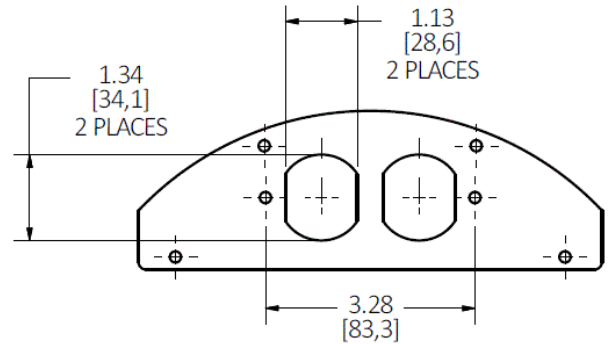

Performance

Plate Position	Perimeter

Complementary Products

Fire-Rated Poke-Through

S1R10PTFIT

Online Resources

Customer Use Drawing

eCatalog

Installation Instructions

Dimensions in Inches (mm)

Hubbell Wiring Device-Kellems • Hubbell Incorporated (Delaware) • 40 Waterview Drive • Shelton, CT 06484

Phone (800) 288-6000 • Fax (800) 255-1031 • Specifications subject to change without notice.