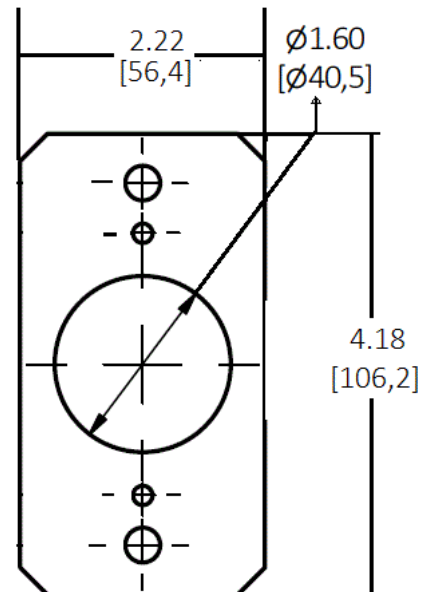

Fire-Rated Poke-Throughs
10" SystemOne Series
Center Sub-Plate

HUBBELL

Features

- Steel Construction
- White Powder Coat Paint
- Includes Necessary Mounting Hardware

Ordering Information

Description	UPC Number	Catalog Number
SystemOne, 10" Series, Sub Plate, Center, Single Gang, (1) 1.60" Opening	783585547664	S1R10CSPG

Listings

cULus Listed

Specifications

Material	Pre-Galvanized Steel
Finish	White Paint

Performance

Plate Position	Center
----------------	--------

Complementary Products

Fire-Rated Poke-Through	S1R10PTFIT
Divider	S1R10CENTERDIV

Online Resources

[Customer Use Drawing](#)
[eCatalog](#)
[Installation Instructions](#)

Dimensions in Inches (mm)

Hubbell Wiring Device-Kellems • Hubbell Incorporated (Delaware) • 40 Waterview Drive • Shelton, CT 06484