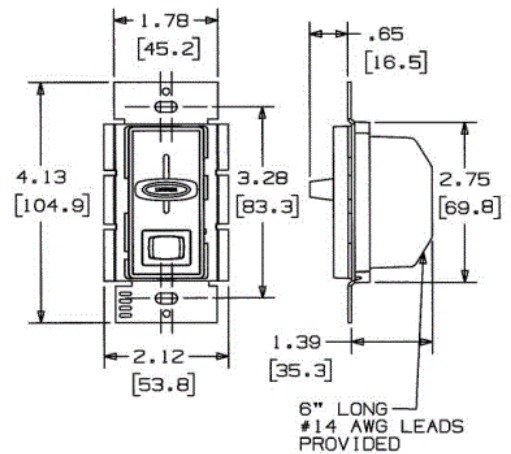

Ordering Information

Description	Color	UPC Number	Catalog Number
Preset with ON/OFF Switch	Ivory	883778116414	RS603PI

Listings

CSA Certified

Online Resources

- Customer Sales Drawings
- eCatalog
- Installation Instructions