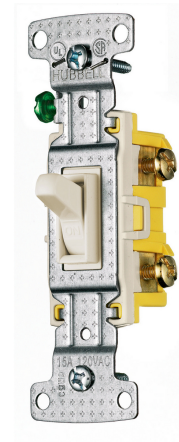

TradeSelect, Switches and Lighting Controls, Toggle, Three Way, Self Grounding, 15A 120V AC, Light Almond

By Hubbell Wiring Device-Kellems
Catalog # [RS315SLA](#)

TradeSelect, Switches and Lighting Controls, Toggle, Three Way, Self Grounding, 15A 120V AC, Light Almond

Features

- Hi-visibility yellow base for easy installation
- Elongated strap for easier wall box mounting
- Tough thermoplastic with ultrasonically welded cover and base

Specifications

Industry Standard(s)	<ul style="list-style-type: none">• CSA Certified• UL Listed E3896
EU RoHS Indicator	Yes

General

Specifications

- Base and Cover - Tough Thermoplastic
 - Termination - Side Wire
- 883778119378

UPC

Logistics

Carton Quantity 10

Product Assets

[Catalog \[English\]](#)