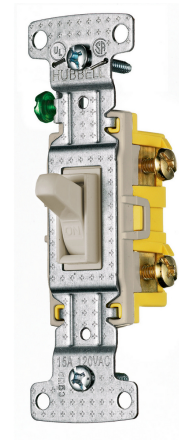

HUBBELL
Wiring Device-Kellems

Switches and Lighting Controls, Residential Grade, Toggle Switches, Three Way, 15A 120V AC, Self Grounding, Almond

By Hubbell Wiring Device-Kellems
Catalog # [RS315SAL](#)

Switches and Lighting Controls, Residential Grade, Toggle Switches, Three Way, 15A 120V AC, Self Grounding, Almond

Features

- Hi-visibility yellow base for easy installation
- Elongated strap for easier wall box mounting
- Tough thermoplastic with ultrasonically welded cover and base

Specifications

EU RoHS Indicator

Contact Manufacturer