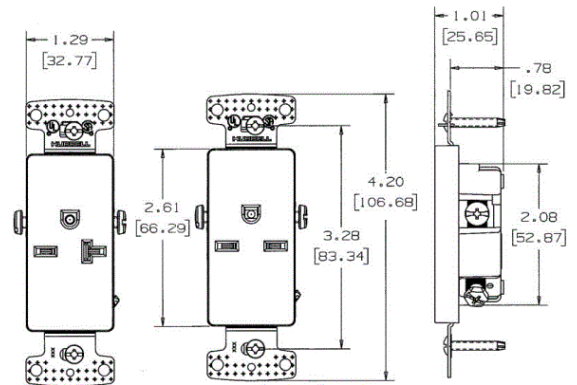

## Single Decorator Receptacle, Self Grounding

### Ordering Information

<b>Color</b> Light Almond	<b>UPC</b> 883778300790	<b>Catalog Number</b> RRD205LA
------------------------------	----------------------------	-----------------------------------

### Specifications

NEMA Rating	6-20R
Wire Size	#14 AWG to #12 AWG
Wattage	5000
Environmental Conditions	Indoor Dry Unless Protected By Additional Means
Special Features	Self Grounding
Phase	Single Phase

### Online Resources

Customer Sales Drawings  
eCatalog  
Installation Instructions

Dimensions in Inches (mm)

Hubbell Wiring Device-Kellems • Hubbell Incorporated (Delaware) • 40 Waterview Drive • Shelton, CT 06484