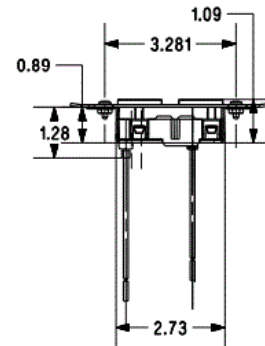

#### Features

- Pre-mounted Hubbell CR20GRYTR with 8 in. leads
- Easy to install with one screw mounting
- Reduces wiring and installation times

#### Ordering Information

- Includes necessary mounting hardware

Catalog Number	UPC
PWFBMPCR20GRYTR	783585459561

#### Specifications

Face Plate	16 gauge zinc plated stamped steel
Receptacle Face/Base	Nylon
Contacts	Brass
Lead Wires	#12 AWG THHN stranded copper
Amperage	20
Tamper Resistant	Yes