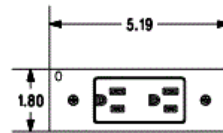

Floor Boxes

SystemOne 10- Gang Floor Box Plate

Single Gang Plate

HUBBELL

Features

- Pre-mounted Hubbell DR20GRYTR with 8 in. leads
- Easy to install with one screw mounting
- Reduces wiring and installation times

Ordering Information

- Includes necessary mounting hardware

Catalog Number	UPC
PWFB10MPDR20GRY TR	783585459707

Specifications

Face Plate	16 gauge zinc plated stamped steel
Receptacle Face/Base	Nylon
Contacts	Brass
Lead Wires	#12 AWG THHN stranded copper
Amperage	20
Tamper Resistant	Yes