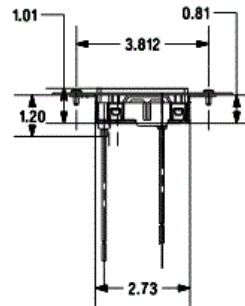

Floor Boxes

SystemOne 10- Gang Floor Box Plate

Single Gang Plate

HUBBELL

Features

- Pre-mounted Hubbell DR20GRYTR with 8 in. leads
- Easy to install with one screw mounting
- Reduces wiring and installation times

Ordering Information

- Includes necessary mounting hardware

Catalog Number	UPC
PWFB10MPDR20GRY TR	783585459707

Specifications

Face Plate	16 gauge zinc plated stamped steel
Receptacle Face/Base	Nylon
Contacts	Brass
Lead Wires	#12 AWG THHN stranded copper
Amperage	20
Tamper Resistant	Yes