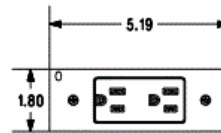

Floor Boxes

SystemOne 10- Gang Floor Box Plate

Single Gang Plate

HUBBELL

Features

- Pre-mounted Hubbell DR20GRY with 8 in. leads
- Easy to install with one screw mounting
- Reduces wiring and installation times

Ordering Information

- Includes necessary mounting hardware

Catalog Number	UPC
PWFB10MPDR20GRY	783585459684

Specifications

Face Plate	16 gauge zinc plated stamped steel
Receptacle Face/Base	Nylon
Contacts	Brass
Lead Wires	#12 AWG THHN stranded copper
Amperage	20
Tamper Resistant	No