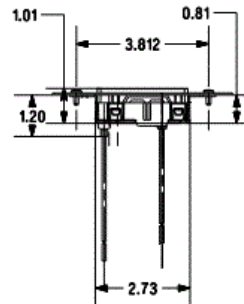

Floor Boxes

SystemOne 10- Gang Floor Box Plate

Single Gang Plate

HUBBELL

Features

- Pre-mounted Hubbell DR20GRY with 8 in. leads
- Easy to install with one screw mounting
- Reduces wiring and installation times

Ordering Information

- Includes necessary mounting hardware

Catalog Number	UPC
PWFB10MPDR20GRY	783585459684

Specifications

Face Plate	16 gauge zinc plated stamped steel
Receptacle Face/Base	Nylon
Contacts	Brass
Lead Wires	#12 AWG THHN stranded copper
Amperage	20
Tamper Resistant	No