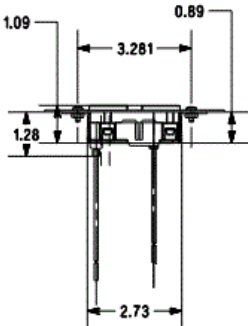

Floor Boxes
SystemOne 10- Gang Floor Box Plate
Single Gang Plate

HUBBELL

Features

- Pre-mounted Hubbell CR20GRYTR with 8 in. leads
- Easy to install with one screw mounting
- Reduces wiring and installation times

Ordering Information

- Includes necessary mounting hardware

Catalog Number	UPC
PWFB10MPCR20GRY TR	783585459608

Specifications

Face Plate	16 gauge zinc plated stamped steel
Receptacle Face/Base	Nylon
Contacts	Brass
Lead Wires	#12 AWG THHN stranded copper
Amperage	20
Tamper Resistant	Yes