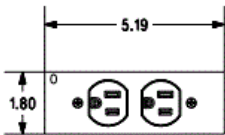

Floor Boxes
SystemOne 10- Gang Floor Box Plate
Single Gang Plate

HUBBELL

Features

- Pre-mounted Hubbell CR20GRYTR with 8 in. leads
- Easy to install with one screw mounting
- Reduces wiring and installation times

Ordering Information

- Includes necessary mounting hardware

Catalog Number	UPC
PWFB10MPCR20GRY TR	783585459608

Specifications

Face Plate	16 gauge zinc plated stamped steel
Receptacle Face/Base	Nylon
Contacts	Brass
Lead Wires	#12 AWG THHN stranded copper
Amperage	20
Tamper Resistant	Yes