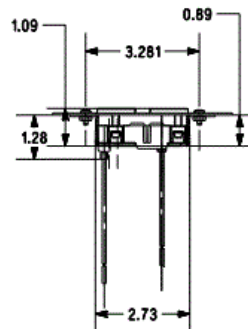

Floor Boxes

SystemOne 10- Gang Floor Box Plate

Single Gang Plate

HUBBELL

Features

- Pre-mounted Hubbell CR20GRY with 8 in. leads
- Easy to install with one screw mounting
- Reduces wiring and installation times

Ordering Information

- Includes necessary mounting hardware

Catalog Number	UPC
PWFB10MPCR20GRY	783585459622

Specifications

Face Plate	16 gauge zinc plated stamped steel
Receptacle Face/Base	Nylon
Contacts	Brass
Lead Wires	#12 AWG THHN stranded copper
Amperage	20
Tamper Resistant	No