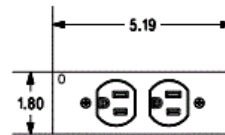

Floor Boxes

SystemOne 10- Gang Floor Box Plate

Single Gang Plate

HUBBELL

Features

- Pre-mounted Hubbell CR20GRY with 8 in. leads
- Easy to install with one screw mounting
- Reduces wiring and installation times

Ordering Information

- Includes necessary mounting hardware

Catalog Number	UPC
PWFB10MPCR20GRY	783585459622

Specifications

Face Plate	16 gauge zinc plated stamped steel
Receptacle Face/Base	Nylon
Contacts	Brass
Lead Wires	#12 AWG THHN stranded copper
Amperage	20
Tamper Resistant	No