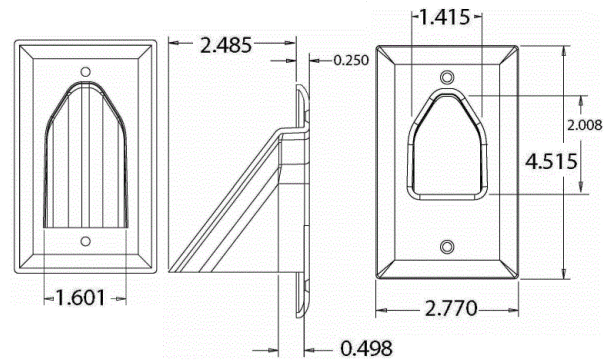

netSELECT
Wallplates
Feed-Through Plate

HUBBELL

Features

- Easily Pass Bulky AV Connectors Through the Wall
- Low Profile Design Supports Flush Wall Mounting Applications
- Mounts to Standard Low-Voltage Mounting Brackets

Ordering Information

Description	Color	CatalogNumber	UPC
1-Gang Feed-Through Plate	Ivory	NSAV11	883778504655

Listings

ETL Listed
RoHS Compliant

Specifications

Material	High-Impact Resistant Thermoplastic
Connector	HDMI Type A Female to Female Coupler
Connector Plating	2 Micro Inch Gold