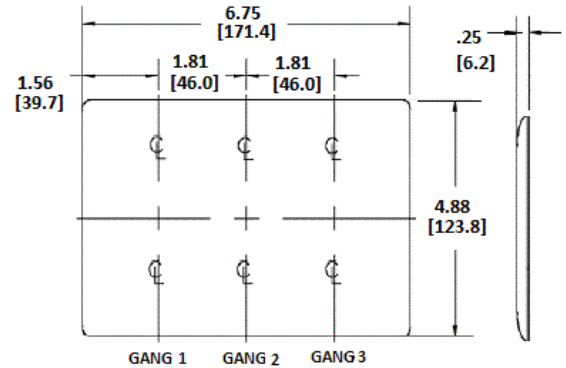

Wallplates
Decorator Wallplates

HUBBELL

Features

- Reinforcement ribs for extra strength
- Curved corners for improved aesthetics
- High-impact, self-extinguishing nylon material

Ordering Information

Description	Color	Catalog Number	UPC
3-Gang, 3-Decorator Openings, Mid-Size	Red	NPJ263R	

Listings

UL Listed
CSA Certified

Specifications

Material	Nylon
Plate Type	3-Gang
Plate Openings	Decorator
Mounting Screws	Steel painted, slotted head
Appearance	Smooth

Online Resources

[Customer Use Drawing](#)
[eCatalog](#)

Dimensions in Inches (mm)

Hubbell Wiring Device-Kellems • Hubbell Incorporated (Delaware) • 40 Waterview Drive • Shelton, CT 06484

Phone (800) 288-6000 • Fax (800) 255-1031 • Specifications subject to change without notice.