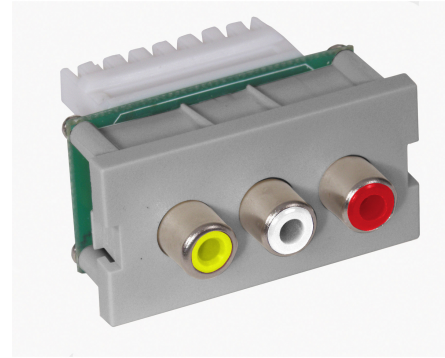

Plates, INFINI Module, Component Audio/Video, 110 Block, Gray

By Hubbell Wiring Device-Kellems
Catalog # [IMR1101GY](#)

Plates, INFINI Module, Component Audio/Video, 110 Block, Gray

Features

- INFINI Module
- Component Audio/Video
- 110 Block
- Gray

Application

3 RCA Composite Video W/Left Right Audio

Specifications

EU RoHS Indicator Yes

Current

Connectivity 110 Punch Down
Withstand Voltage 1000V RMS, 1414V DC
Contact Resistance 100 Ohm

General

Material - Mounting Hardware Type
Specifications

Snap-On- Snap-Fit
RCA

- AV Module - RCA
- AV Module Type - RCA Composite Video with Audio to 110 Termination
- Unit Package - Single 662620857992 Composite L/R Audio

UPC
Style

Logistics

Carton Quantity 25