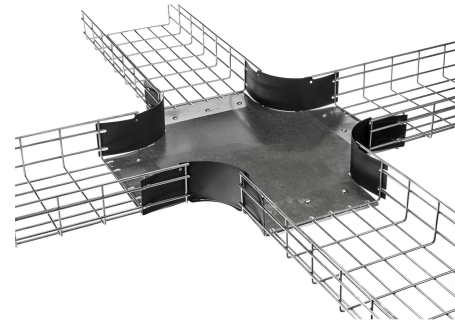

HUBBELL Premise Wiring

Wire Basket Tray, Preformed Radius, Internal Elbow 2" High X 4" Wide, Pre- Galvanized

By Hubbell Premise Wiring
Catalog # [HBTI0204](#)

Wire Basket Tray, Preformed Radius, Internal Elbow 2" High X 4"
Wide, Pre-Galvanized

Features

- Preformed Radius
- Internal Elbow 2" High X 4" Wide
- Pre-Galvanized

Specifications

EU RoHS Indicator Contact Manufacturer

Dimensions

Width 4 in

General

Type Intersections
UPC 783585533865