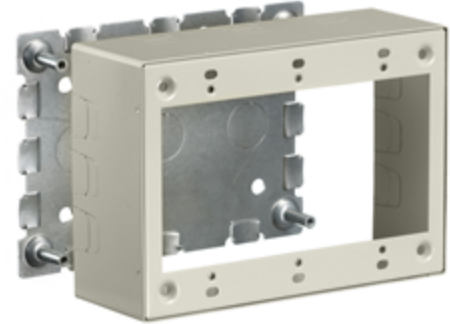

Raceway Metal Raceway 3-Gang Deep Box

HUBBELL

Features

- For use with HBL500, HBL700 and HBL750 Series Raceway
- Hubbell Handi-Screw® eases installation by eliminating difficult to install long screws
- Rounded corners with no sharp edges
- One seam construction provides a “clean” look
- Box design allows standard wallplates to be mounted flush with virtually no perimeter profile exposed

Ordering Information

Description	Color	UPC Number	Catalog Number
3-Gang Deep Box	Ivory	783585423425	HBL5744S3IVA

Listings

UL Listed
CSA Certified

Specifications

Height	4.54"
Width	6.45"
Length	2.25"

Online Resources