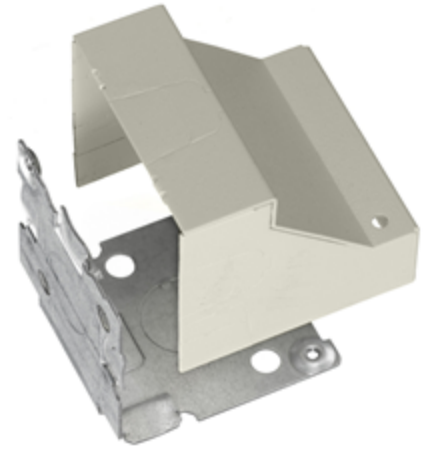

Raceway Metal Raceway Corner Box Fitting

HUBBELL

Features

- For use with HBL500, HBL700 and HBL750 Series Raceway
- For connecting HBL500, HBL700 or HBL750 Raceway from ceiling or corner.
- Each leg of base has ½ in. trade size KO.

Ordering Information

Description	Color	UPC Number	Catalog Number
Corner Box Fitting	Ivory	783585423159	HBL5719IVA

Listings

UL Listed
CSA Certified

Specifications

Height	2.50"
Width	2.40"
Length	2.50"

Online Resources